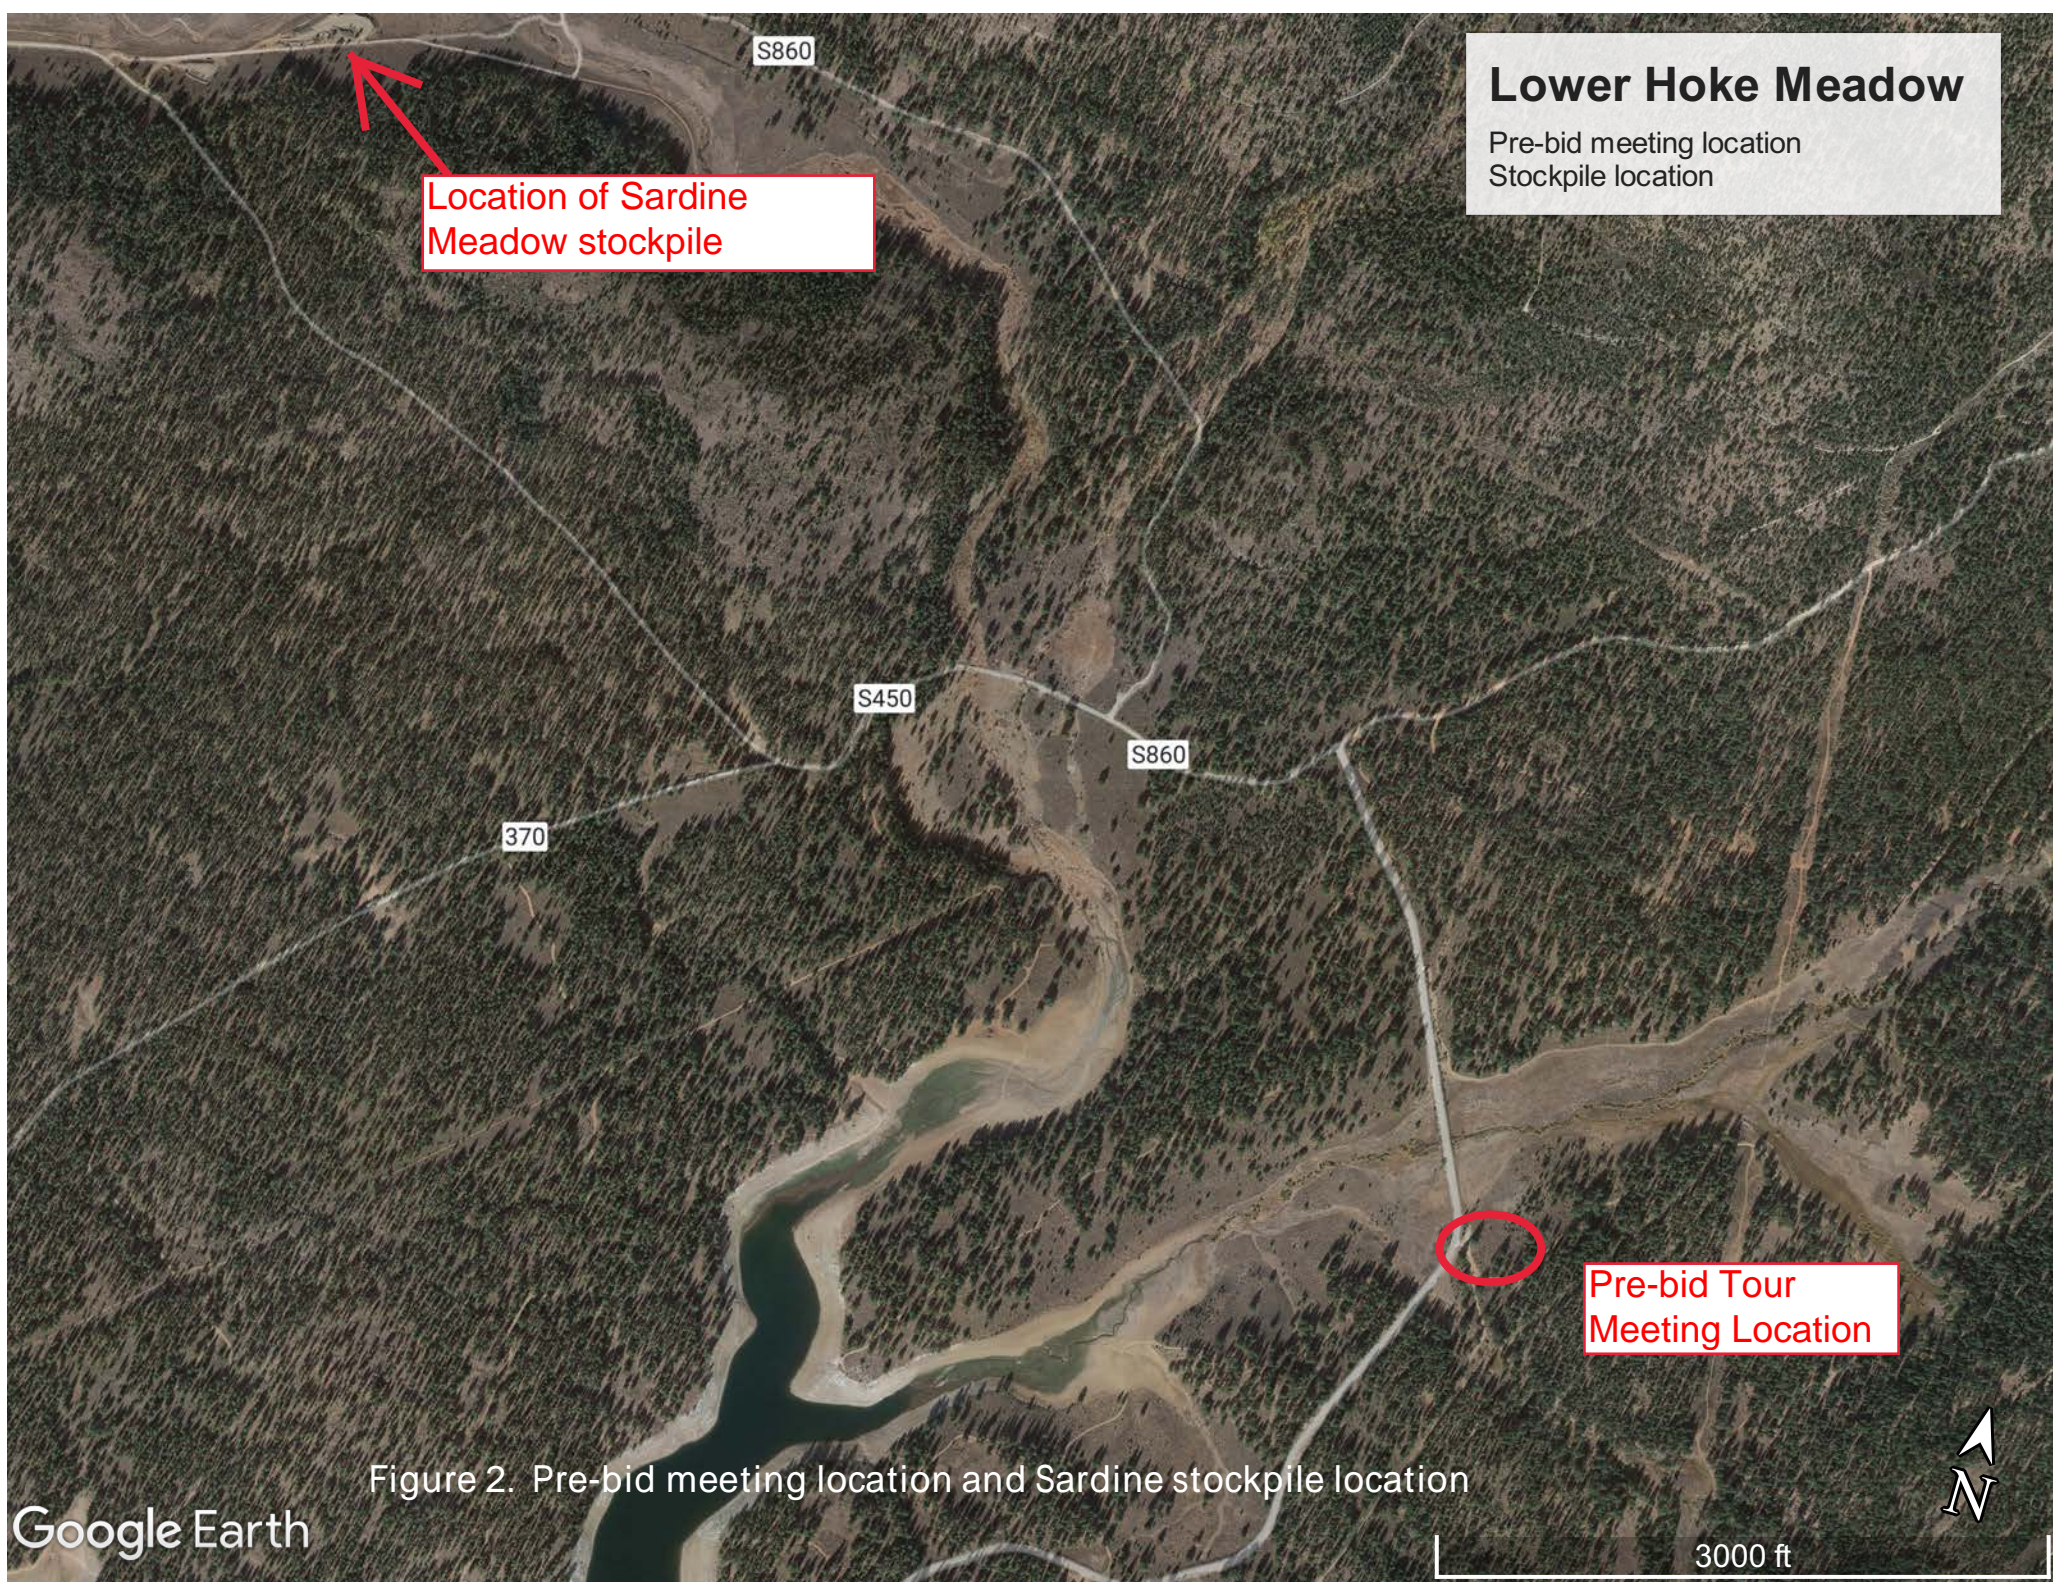

Mercator Projection
 WGS84
 UTM Zones 10S-11S

Figure 1. Lower Hoke Meadow Restoration - Vicinity Map.

Lower Hoke Meadow
Pre-bid meeting location
Stockpile location

Location of Sardine Meadow stockpile

Pre-bid Tour Meeting Location

Figure 2. Pre-bid meeting location and Sardine stockpile location